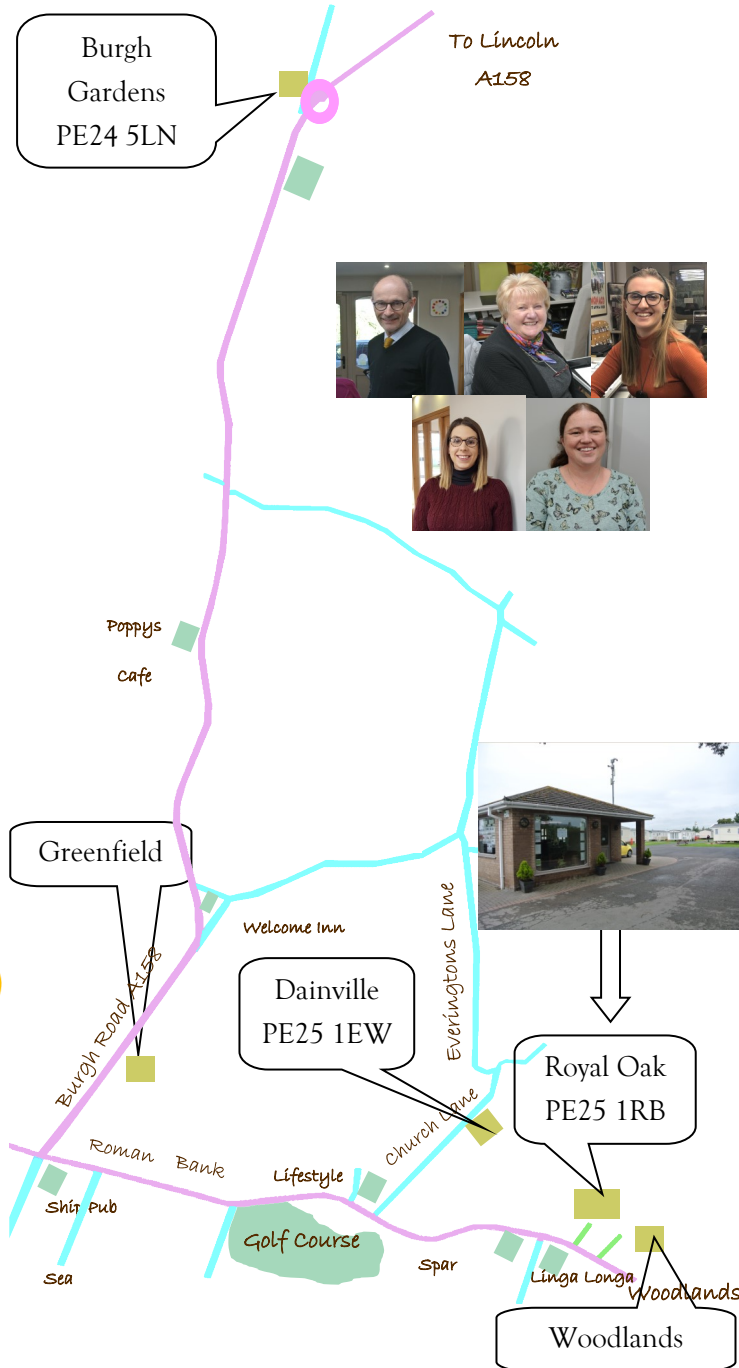

Our Locations

THE
PERFECT
GETAWAY

QUALITY
VALUE
CHOICE

Follow our Social
Media Pages for
info and events in
the area.

SEYMOURS CARAVANS

All enquiries to Royal Oak Caravan Park,
Roman Bank, Skegness, Lincs, PE25 1RB

Tel: 01754 764270

Email: info@seymoursparks.co.uk

Web: www.seymoursparks.co.uk

A larger more luxurious Caravan with a front and side verandah.

FAMILY

A bungalow equipped for 6 people located at the entrance of Dainville Caravan Park

Royal Oak
Luxury
2 Bed Caravan

Dainville
Lodge

BEACH

RELAX

Royal Oak &
Dainville
Caravans

Dainville
Retreat

Situated perfectly between Skegness & Ingoldmells just 500 yards away from the beach.

FRIENDS

Luxury apartment for 2 people, ideally suited for a couple. Located at the entrance of Dainville Caravan Park